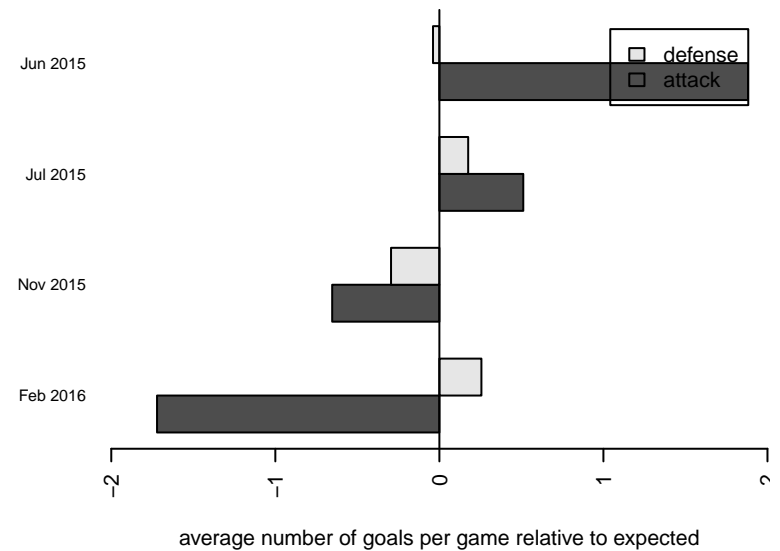

Venues played:  
 2015 Far West Regionals U15  
 2015 USYS Nationals U15  
 2015 FWRL Desert Premier U16  
 2015 Surf College Showcase Seaside Showcas

**attack and defense variance (black dot)  
relative to other teams  
and top 10 in region**

**attack and defense rating  
relative to others at age  
and all opponents in last 13 months**

**attack and defense rating  
relative to others at age  
and all opponents in last 13 months**

**Performance relative to 13 month average**

**Performance relative to 13 month average**

Distribution of opponents  
 Red = Lose zone, Blue = Win zone, Green = Even  
 Black line separates win/lose zones

lot. A=Neither has attack advantage, B=Opponent has both attack and defense advantage, C=Opponent has both attack and defense disadvantage, D=Both have