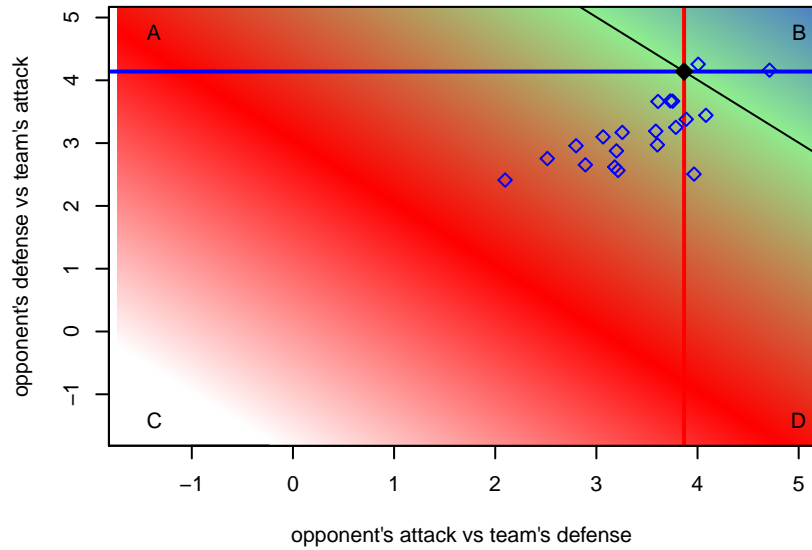

**attack and defense rating  
relative to others at age  
and all opponents in last 13 months**

**attack and defense rating  
relative to others at age  
and all opponents in last 13 months**

**Performance relative to 13 month average**

**Performance relative to 13 month average**

Distribution of opponents  
 Red = Lose zone, Blue = Win zone, Green = Even  
 Black line separates win/lose zones

lot. A=Neither has attack advantage, B=Opponent has both attack and defense advantage, C=Opponent has both attack and defense disadvantage, D=Both have