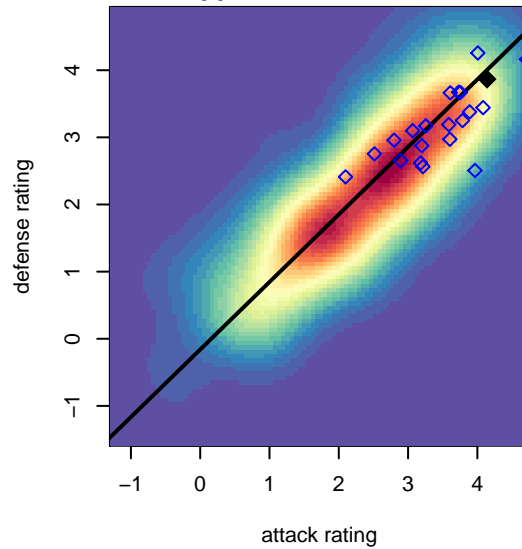

# La Roca Premier 00 PO G99

, UT  
 G99 total strength=1955  
 attack=62.79 defense=47.8

alt names used:  
 LA ROCA FC LA ROCA 00 PREMIER- PO (UT)  
 La Roca Premier PO (UT)  
 La Roca Premier PO (UT) (NL-B2)  
 LA ROCA 00 PREMIER- PO

**attack and defense rating  
relative to others at age  
and all opponents in last 13 months**

**attack and defense rating  
relative to others at age  
and all opponents in last 13 months**

**Performance relative to 13 month average**

**Performance relative to 13 month average**

Distribution of opponents  
 Red = Lose zone, Blue = Win zone, Green = Even  
 Black line separates win/lose zones

lot. A=Neither has attack advantage, B=Opponent has both attack and defense advantage, C=Opponent has both attack and defense disadvantage, D=Both have