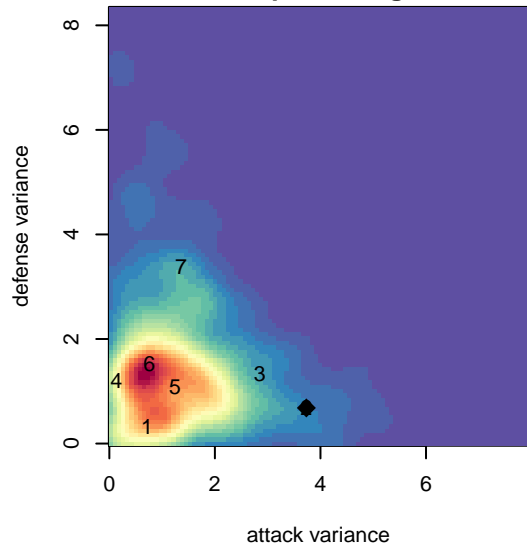

# La Roca Premier 00 PO G99

, UT  
 G99 total strength=1955  
 attack=62.79 defense=47.8

alt names used:  
 LA ROCA FC LA ROCA 00 PREMIER- PO (UT)  
 La Roca Premier PO (UT)  
 La Roca Premier PO (UT) (NL-B2)  
 LA ROCA 00 PREMIER- PO

Venues played:  
 2015 Far West Regionals U15  
 2015 USYS Nationals U15  
 2015 FWRL Desert Premier U16  
 2015 Surf College Showcase Seaside Showcas

**attack and defense variance (black dot)  
relative to other teams  
and top 10 in region**

**Performance relative to 13 month average**

Distribution of opponents  
 Red = Lose zone, Blue = Win zone, Green = Even  
 Black line separates win/lose zones

lot. A=Neither has attack advantage, B=Opponent has both attack and defense advantage, C=Opponent has both attack and defense disadvantage, D=Both have