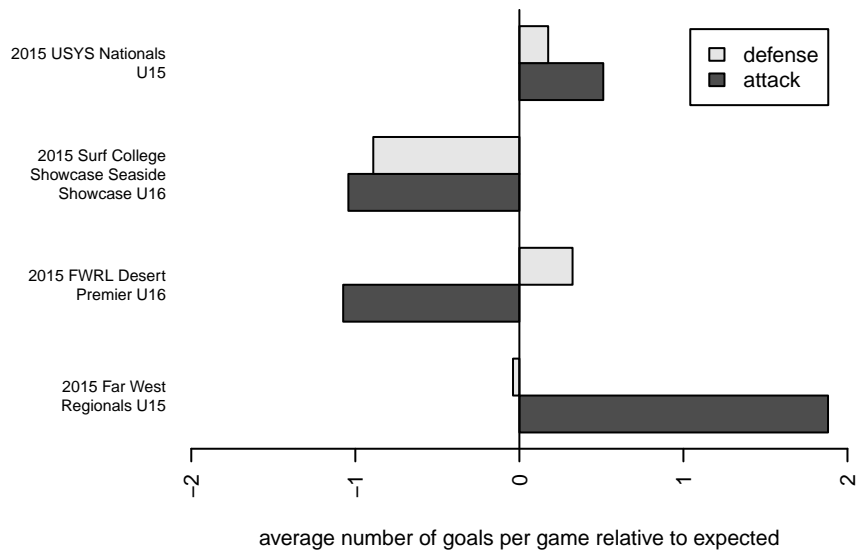

Venues played:  
 2015 Far West Regionals U15  
 2015 USYS Nationals U15  
 2015 FWRL Desert Premier U16  
 2015 Surf College Showcase Seaside Showcas

**attack and defense variance (black dot)  
relative to other teams  
and top 10 in region**

**attack and defense rating  
relative to others at age  
and all opponents in last 13 months**

**attack and defense rating  
relative to others at age  
and all opponents in last 13 months**

**Performance relative to 13 month average**

**Performance relative to 13 month average**

Distribution of opponents  
 Red = Lose zone, Blue = Win zone, Green = Even  
 Black line separates win/lose zones

lot. A=Neither has attack advantage, B=Opponent has both attack and defense advantage, C=Opponent has both attack and defense disadvantage, D=Both have