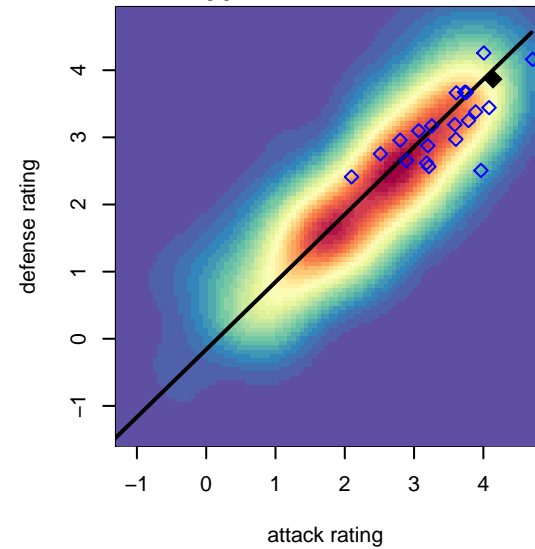

# La Roca Premier 00 PO G99

, UT  
 G99 total strength=1955  
 attack=62.79 defense=47.8

alt names used:  
 LA ROCA FC LA ROCA 00 PREMIER- PO (UT)  
 La Roca Premier PO (UT)  
 La Roca Premier PO (UT) (NL-B2)  
 LA ROCA 00 PREMIER- PO

Venues played:  
 2015 Far West Regionals U15  
 2015 USYS Nationals U15  
 2015 FWRL Desert Premier U16  
 2015 Surf College Showcase Seaside Showcas

**attack and defense variance (black dot)  
relative to other teams  
and top 10 in region**

**attack and defense rating  
relative to others at age  
and all opponents in last 13 months**

**attack and defense rating  
relative to others at age  
and all opponents in last 13 months**

**Performance relative to 13 month average**

**Performance relative to 13 month average**

Distribution of opponents  
 Red = Lose zone, Blue = Win zone, Green = Even  
 Black line separates win/lose zones

lot. A=Neither has attack advantage, B=Opponent has both attack and defense advantage, C=Opponent has both attack and defense disadvantage, D=Both have