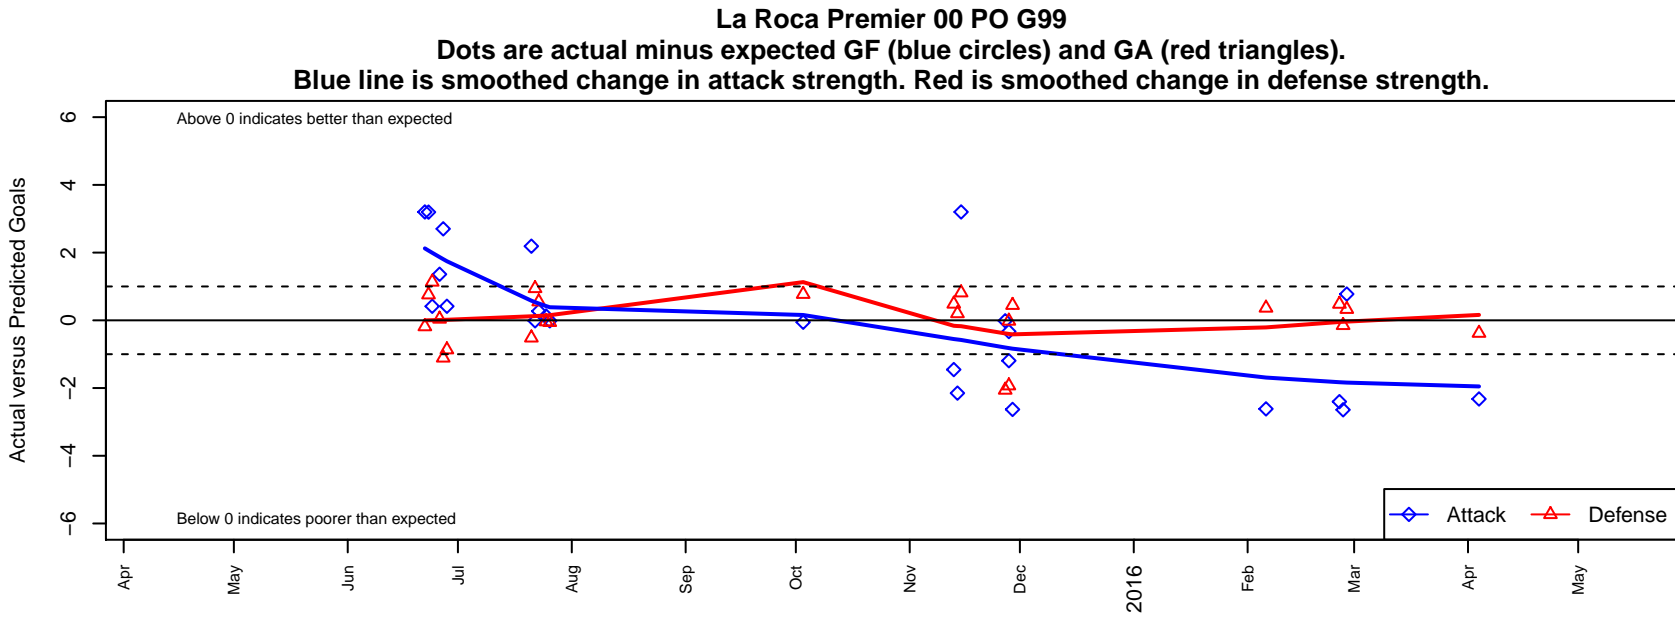

**attack and defense variance (black dot)
relative to other teams
and top 10 in region**

**attack and defense rating
relative to others at age
and all opponents in last 13 months**

**attack and defense rating
relative to others at age
and all opponents in last 13 months**

La Roca Premier 00 PO G99

, UT
G99 total strength=1955
attack=62.79 defense=47.8

alt names used:
LA ROCA FC LA ROCA 00 PREMIER- PO (UT)
La Roca Premier PO (UT)
La Roca Premier PO (UT) (NL-B2)
LA ROCA 00 PREMIER- PO

Venues played:
2015 Far West Regionals U15
2015 USYS Nationals U15
2015 FWRL Desert Premier U16
2015 Surf College Showcase Seaside Showcas